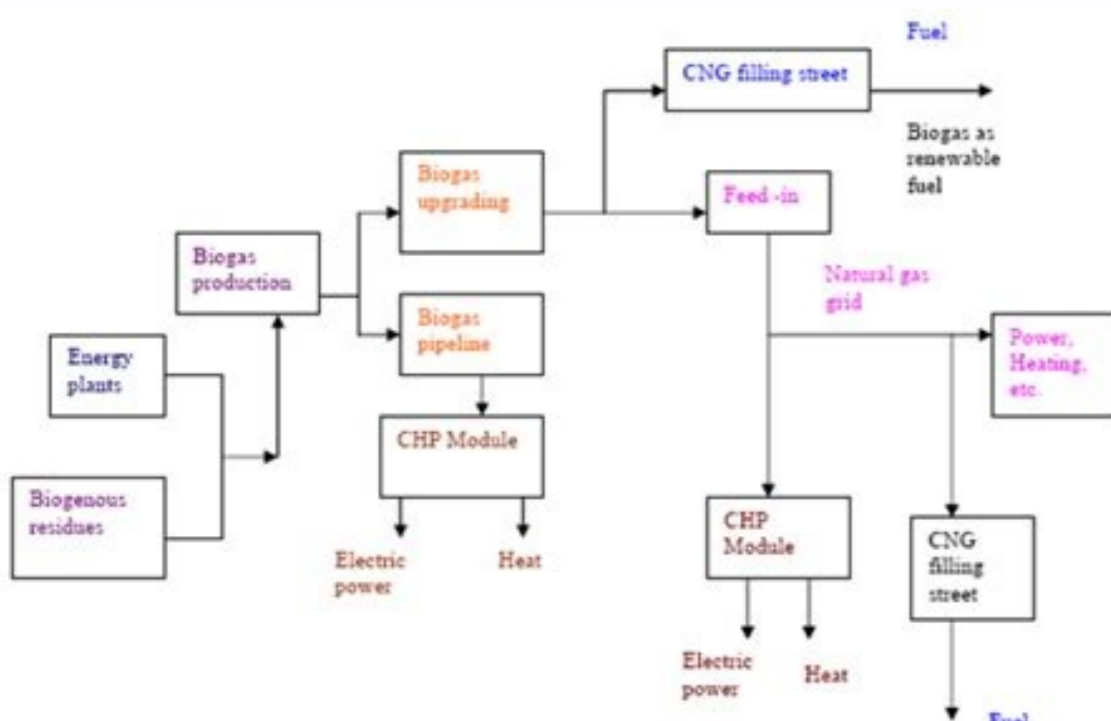

Guarantee / Warranty:

"Taurus Engineering Industries" warrants its products as designed and manufactured to be free of defects in material and workmanship for period of 18 months from the date of dispatch or 12 month from the date of commissioning whichever is earlier, subject to the use in the manner as stated by Taurus.

Note: Due to continuous development program, the design and data given are subject to change without prior notice.

Manufacturer

TAURUS ENGINEERING INDUSTRIES

30/A, BARCELONA INDUSTRIAL ESTATE, ODHAVI RING ROAD CIRCLE,
SARDAR PATEL RING ROAD, ODHAVI, AHMEDABAD-382415
Mobile : +91 9227266876, +91 9033066873
E-mail : info.taurusengind@gmail.com
Web : www.taurusengind.in

Lease:

A lease can be defined as an arrangement between the lessor (owner of the asset) and the lessee (user of the asset) whereby the lessor purchases an asset for the lessee and allows him to use it in exchange for periodical payments called lease rentals or minimum lease payments (MLP).

Advantages of Leasing

Balanced Cash Outflow

Quality Assets

Better Usage of Capital

Tax Benefit

Off-Balance Sheet Debt

Better Planning

Low Capital Expenditure

No Risk of Obsolescence

Termination Rights

Disadvantages of Leasing

Lease Expenses

Limited Financial Benefits

Reduced Return for Equity Holders

Debt

Limited Access of Other Loans

Processing and Documentation

No Ownership

Maintenance of the Asset

Limited Tax Benefit